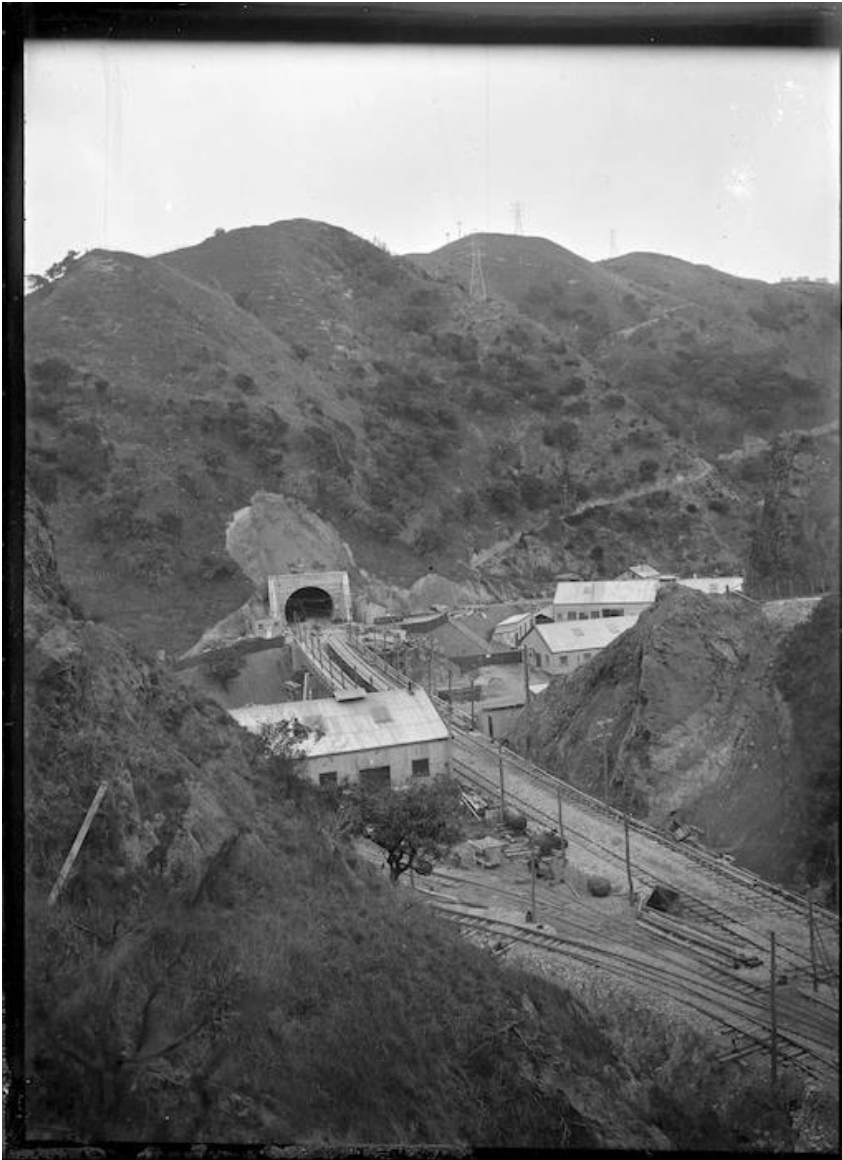

[Interior of a railway tunnel under co... | Items | National Library of New Zealand | National Library of New Zealand](#) **Date** [ca 1930s] **Reference** MNZ-0725-1/4-F **Description**

Interior of a railway tunnel under construction at Tawa Flat, Wellington, circa 1930s. Shows workmen. Taken by an unidentified photographer. Published in 'Making New Zealand', vol 2, no 17, page 16 with the caption 'Constructing a tunnel on the Tawa Flat deviation, which now gives better access to Wellington than did the previous route through Ngaio and Johnsonville.' **Part of** [Making New Zealand :Negatives and prints from the Making New Zealand Centennial collection](#)

[Newly constructed railway tunnel on t... | Items | National Library of New Zealand | National Library of New Zealand](#) **Date** [ca 3 Nov 1933] **Reference** PAColl-9150-08 **Description** Looking out from a newly constructed railway tunnel on the main trunk line at Tawa Flat, Wellington. Shows the view from No 4 portal, the Glenside end of the Tawa Flat deviation tunnels, showing two of the electric engines used for the haulage of spoil and construction material. Photograph taken circa 3 November 1933 by an unidentified photographer. Other - Note on back of print read: "Wgtn Studio Photo" Cataloguer is unsure what this means. Possibly not an Evening Post staff photograph. **Part of** [Evening post \(Newspaper. 1865-2002\) :Photographic negatives and prints of the Evening Post newspaper / Evening Post photographic prints](#)