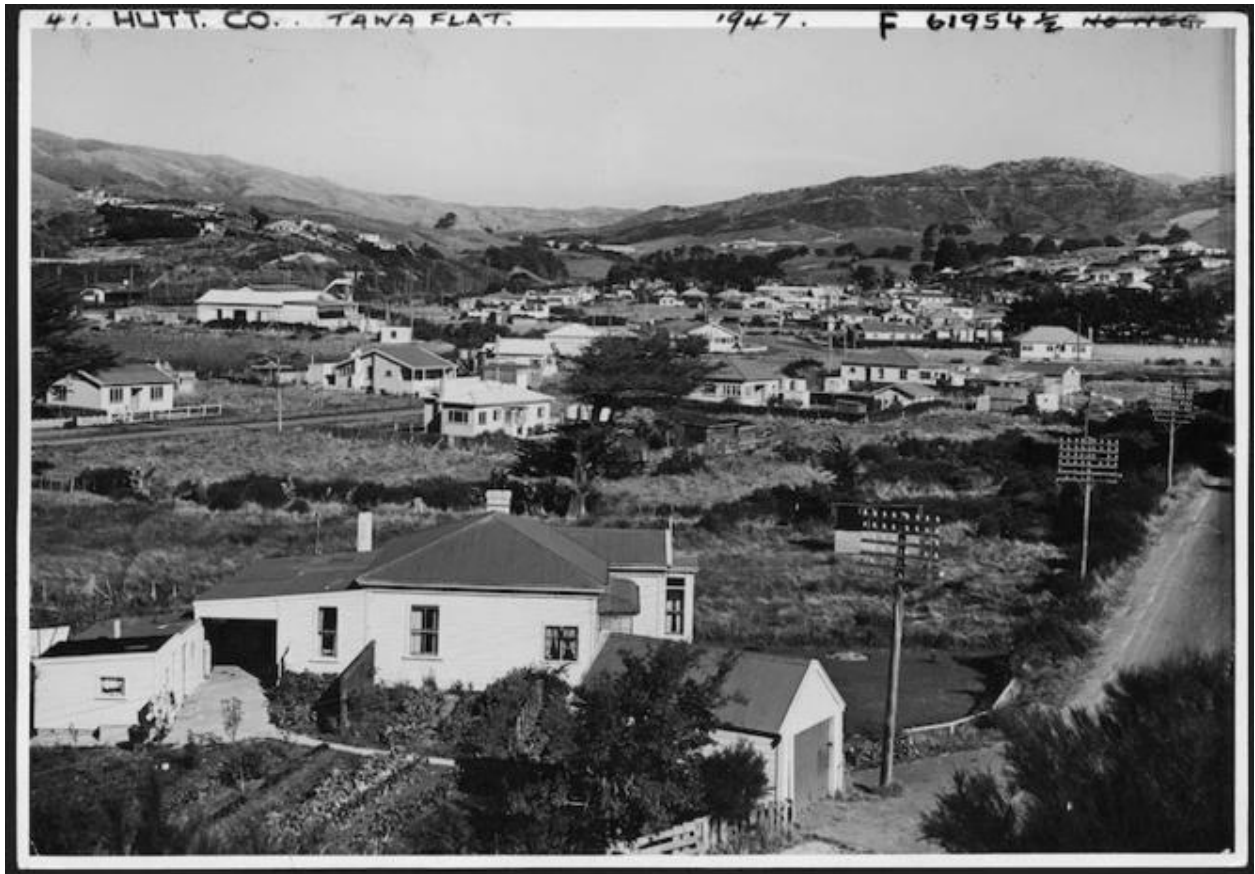

[Tawa Flat, Wellington - Photograph ta... | Items | National Library of New Zealand |](#)

[National Library of New Zealand](#) **Date** [ca 20 Aug 1947] **By** Buckley, John David, 1901-1983 **Reference** PAColl-8163-40 **Description** View overlooking suburb of Tawa Flat in Wellington showing houses, roads, railway station, and other land-use.

Photograph taken in April 1947, by J D Buckley for the Free Lance. Inscriptions:
Verso - top centre - Main road on right. New military road across hill in back built during war. Borstal (?) in middle distance. Big growth of housing mostly privately built. Railway Station extreme left. Harry Duff's [?] factory opposite. Rail fully electrified and electric trains to Paekak;
Verso - bottom right - J D Buckley, / 20 Collingwood St., / Ngaio, Wellington, N.Z.;
Verso - bottom right - Rcd 23/6/47;
Verso - bottom right - P20/8/47;
Verso - bottom left - Compo=right / 9 5/8 x 3" / 3/16" gutter;
Verso - bottom left - 14 April [del: May] 1947

Quantity: 1 b&w original photographic print(s). **Part of** [New Zealand Free Lance : Photographic prints and negatives](#)